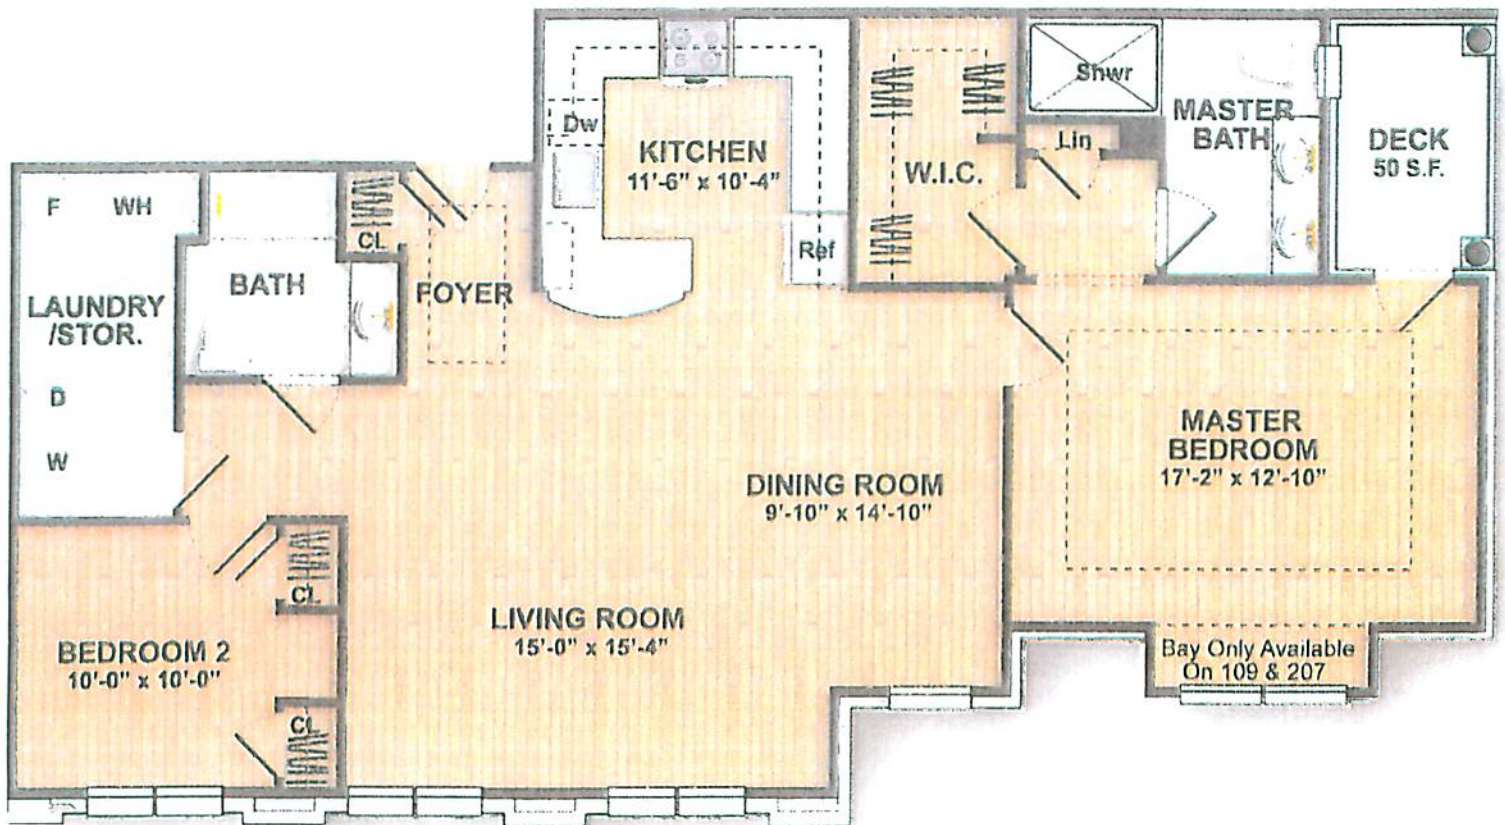

SUMMIT PLACE

Unit 109 1,448 sq. ft.
Unit 207 1,448 sq. ft.

UNITS 109, 207